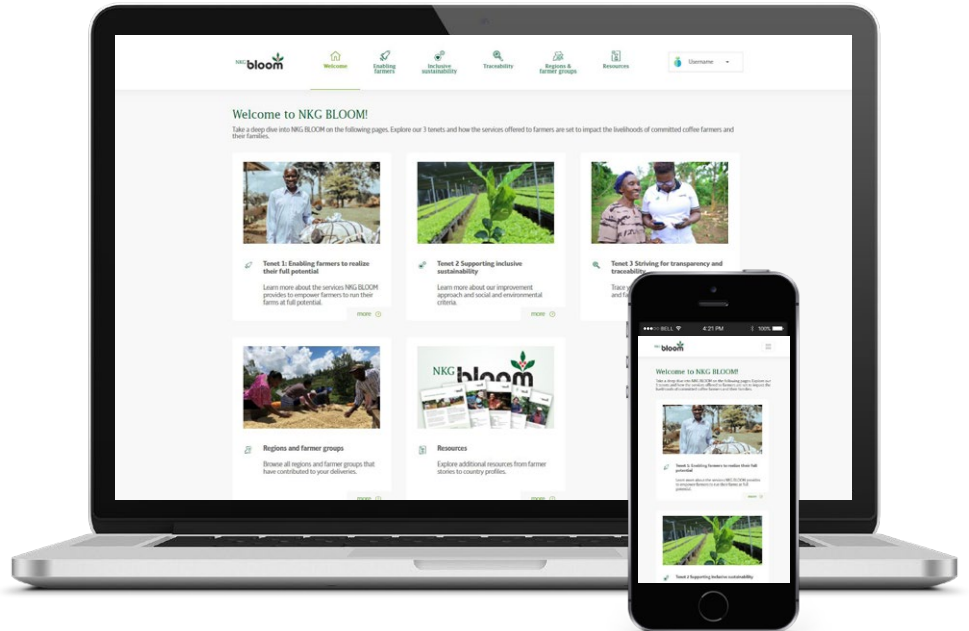

Introducing the NKG Bloom Portal

The NKG Bloom Portal is a comprehensive resource for understanding the NKG Bloom initiative, its global efforts and the participating regions, farmer groups and subgroups.

Roasters who purchase NKG Bloom coffees are invited to log in, at trace.nkgbloom.coffee, to trace their coffees to the region or farmer groups that produced the beans; to learn how those producers are engaging with NKG Bloom; and to view the performance indicators tied to their purchases.

An initiative of Neumann Kaffee Gruppe, NKG Bloom is built on three tenets.

1: Enabling farmers to reach their full potential. 2: Supporting inclusive sustainability. 3: Striving for transparency and traceability. The NKG Bloom Portal is a growing and ongoing means of honoring Tenet 3.

NKG Bloom was created in 2019 with the goals of ensuring the long-term viability of green coffee and providing smallholder farmers with the opportunities and resources

they need to run their farms at full potential and enter pathways out of poverty.